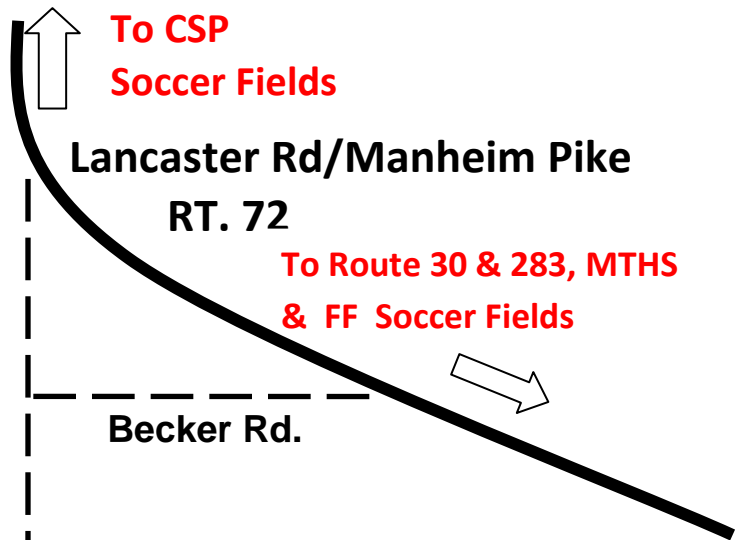

Sporting Valley Fields

705 Graystone Rd.
Manheim, PA 17545

HQ

SOD FARM
NO DROP
OFF
NO PARKING

Graystone Rd.

NO PARKING ALONG THIS RD.

NO PETS ALLOWED
Agricultural
pesticides & fertilizers
are periodically used

To Route 30 & 283