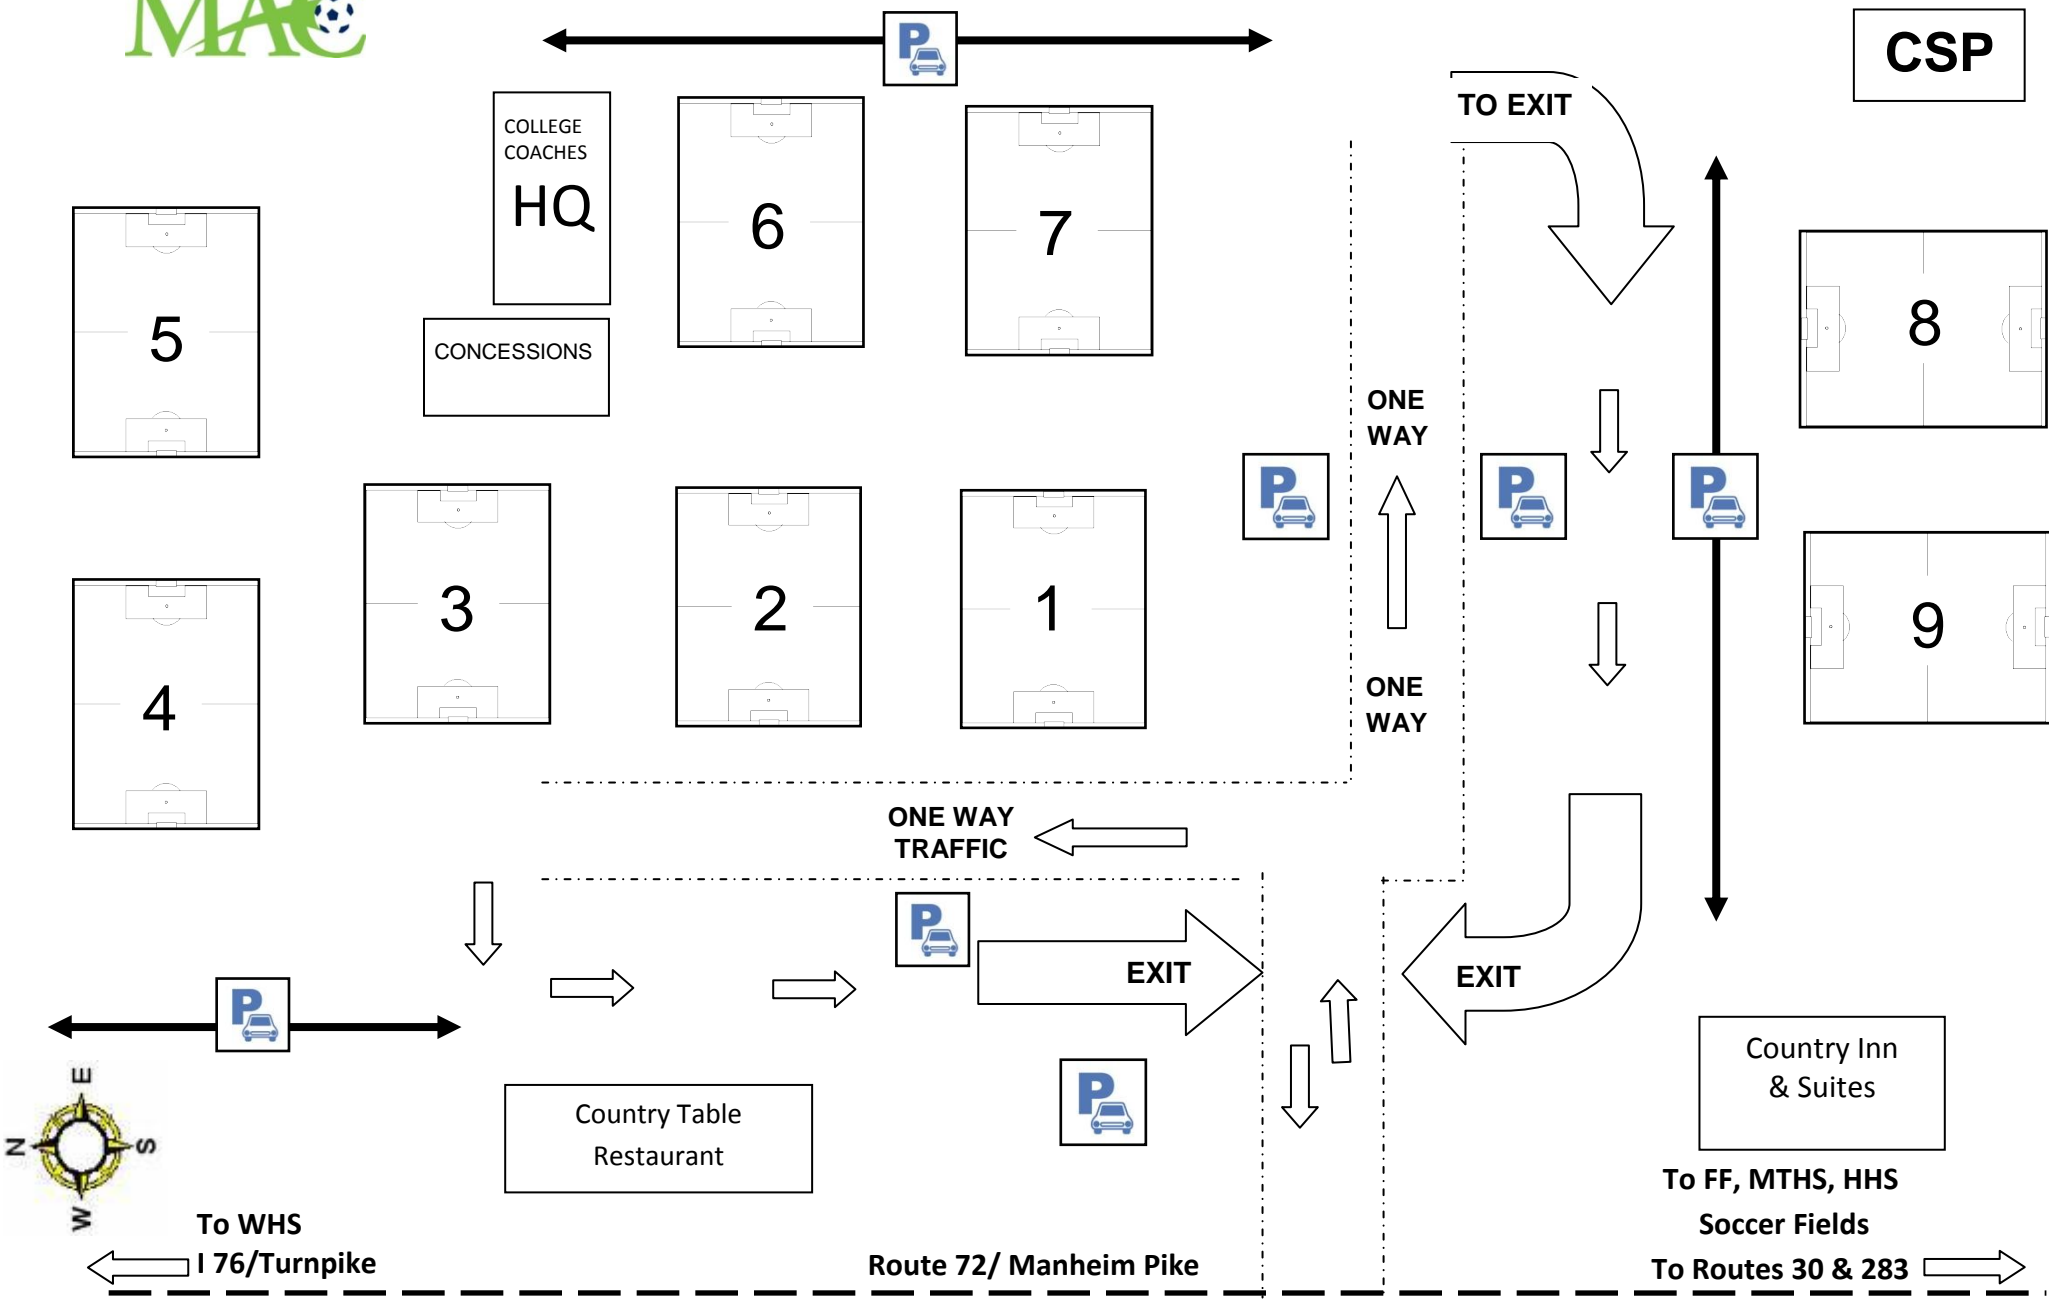

# Classics Soccer Park

**CSP**

COLLEGE COACHES  
**HQ**

CONCESSIONS

Country Table  
Restaurant

Country Inn  
& Suites

To FF, MTHS, HHS  
Soccer Fields

To Routes 30 & 283

Route 72/ Manheim Pike

To WHS  
I 76/Turnpike

TO EXIT

ONE WAY

ONE WAY

ONE WAY  
TRAFFIC

EXIT

EXIT