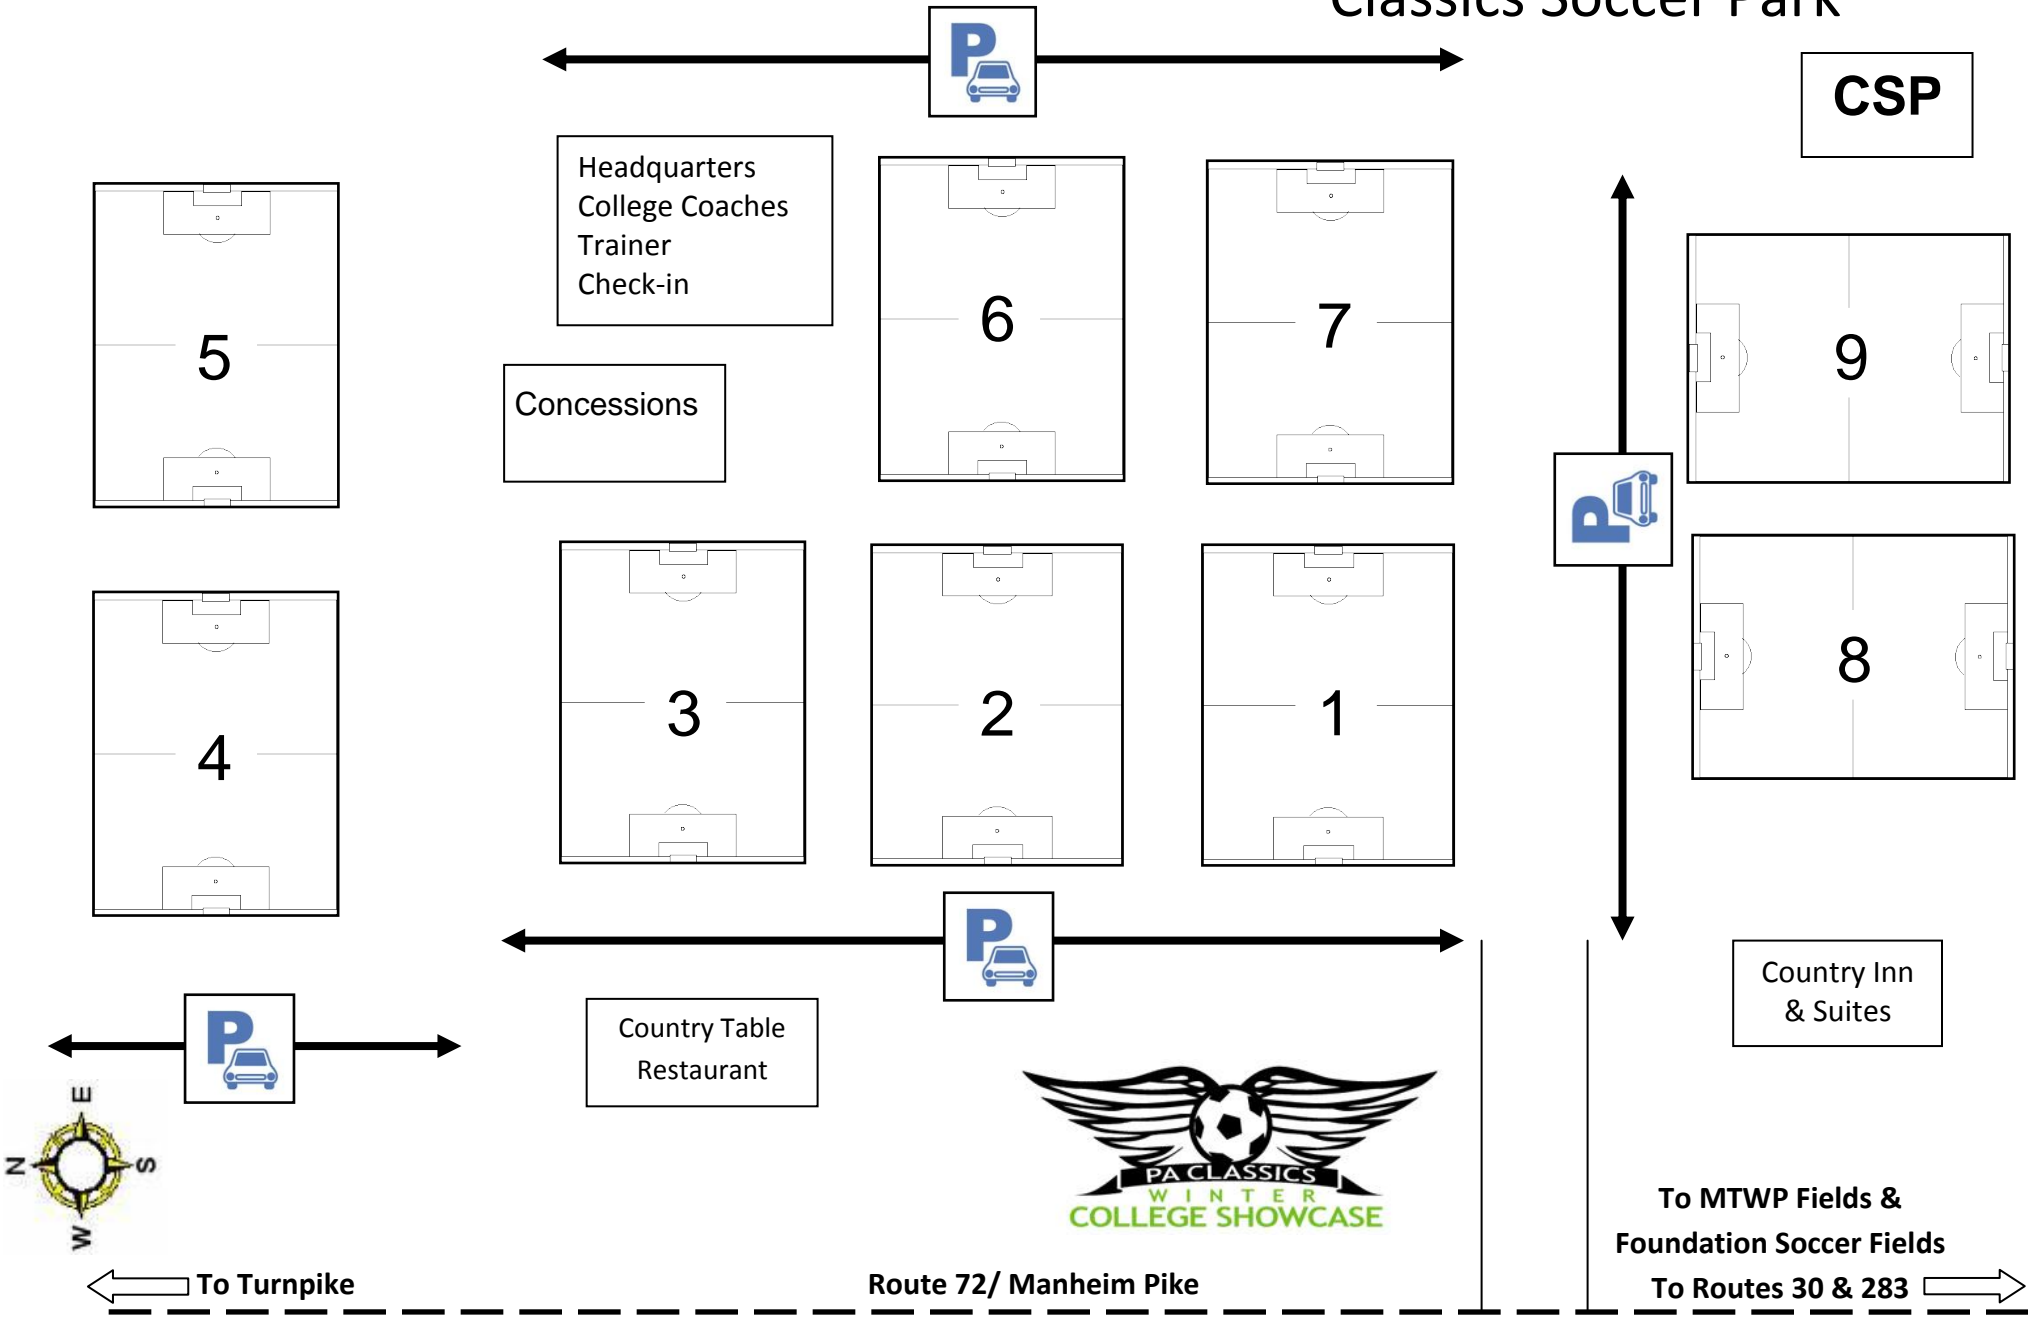

Classics Soccer Park

CSP

Headquarters
College Coaches
Trainer
Check-in

Concessions

Country Table
Restaurant

Country Inn
& Suites

To MTWP Fields &
Foundation Soccer Fields
To Routes 30 & 283

To Turnpike

Route 72/ Manheim Pike